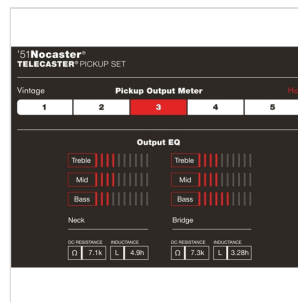

0992109000

CUSTOM SHOP '51 NOCASTER TELE PICKUPS, (2)

As Heard on

Fender Custom Shop Nocaster® guitars

Fender Nocaster pickups are true to their heritage; created with the original design in mind to accurately mimic the twang and shimmer of the original Nocaster guitar. These period-correct single-coil pickups impart tight low end and clear, balanced midrange.

Tin-plated copper base plate

Period-correct cloth output wire and fiber bobbin

Installation hardware included

Nickel

SS