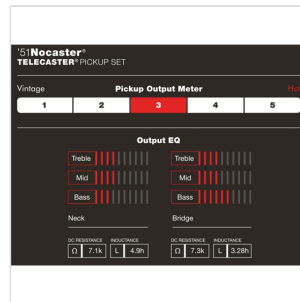

0992109000

CUSTOM SHOP '51 NOCASTER TELE PICKUPS, (2)

As Heard on

Fender Custom Shop Nocaster® guitars

Fender Nocaster pickups are true to their heritage; created with the original design in mind to accurately mimic the twang and shimmer of the original Nocaster guitar. These period-correct single-coil pickups impart tight low end and clear, balanced midrange.

0992109000

CUSTOM SHOP '51 NOCASTER TELE PICKUPS, (2)

PRODUCT DETAILS

KEY FEATURES

Enamel-coated magnet wire for warm vintage tone

Flush-mount magnets for even string response

Alnico 3 magnets for more focus and enhanced dynamics

Tin-plated copper base plate

Period-correct cloth output wire and fiber bobbin

Installation hardware included

Nickel

SS