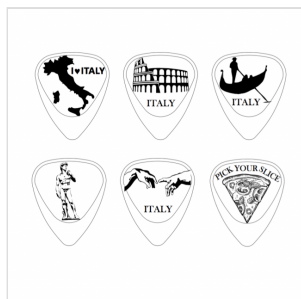

# LASER ENGRAVED DISPLAY WITH 36 WOOD PICKS ITALY SERIES

What about putting some of Italy's stunning highlights on a bunch of picks? Great, isn't it? With ITALY GUITAR PICK series Timber Tones has put this idea on the table, delivering a deluxe laser engraved display with 36 laser etched wood picks. Just like every Timber Tones, ITALY series picks are CNC Milled from the very best quality timber then hand sanded and hand polished to give them their amazing shine and smoothness. Timber Tones unique shape is roughly based upon the classic 351 design, however they are 2.4mm thick where you hold them, chamfering down to 0.7mm at the playing tip.

#### KEY FEATURES

African Ebony (6pcs) is a very close-grained timber that polishes to a smooth finish, this ensures that you get a clean crisp sound. The hardness ensures that it can withstand the rigors of Electric Guitar playing. Graphic: Map of Italy.

Bloodwood (6pcs) is a very hard timber, which polishes to a mirror like shine making it ideal for Electric Guitar. Timber Tones are CNC Milled from the very best quality timber then hand sanded and hand polished to give them their amazing shine and smoothness. Graphic: Colosseum

Purple (6pcs) heart is on the cusp between an Electric Guitar and Acoustic Guitar use. Warm mellow tones can be achieved on an Electric Guitar however the relative hardness of Purple Heart is likely to slightly brighten the tones of most Acoustic Guitars. Graphic: Gondola