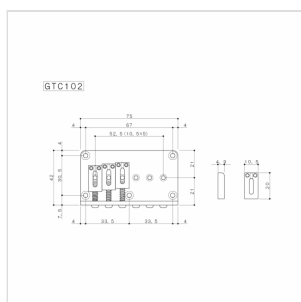

GTC102-CK FIXED BRIDGE FOR ELECTRICAL GUITAR (COSMO BLACK)

Traditional fixed bridge ideal as a quality replacement: Vintage style titanium saddles ensure a high precision, tuning stability and durability. Steel saddle. Accessories for mounting and operation.

GTC102-CK FIXED BRIDGE FOR ELECTRICAL GUITAR (COSMO BLACK)

PRODUCT DETAILS

KEY FEATURES

Fixed Bridge

Steel saddle

Accessories for mounting and operation

SPECIFICATIONS

| | |
|---------------------|-------------|
| Finishes | Cosmo Black |
| String Space | 10.5 mm |