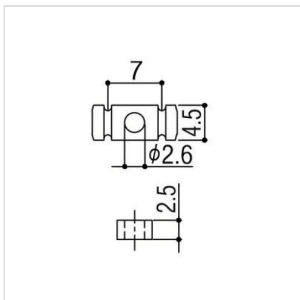

RG15GG

SET LOWERS STRINGS FOR ELECTRIC GUITAR (GOLD)

Set Lowers Strings for Strato "Modern" Electric Guitar Style.

Cylinder height 2.5 mm. Mounting screws included.

RG15GG

SET LOWERS STRINGS FOR ELECTRIC GUITAR (GOLD)

PRODUCT DETAILS

KEY FEATURES

For Strato "Modern" Electric Guitar Style

Mounting screws included

SPECIFICATIONS

Finishes

Gold

Cylinder height 2.5 mm