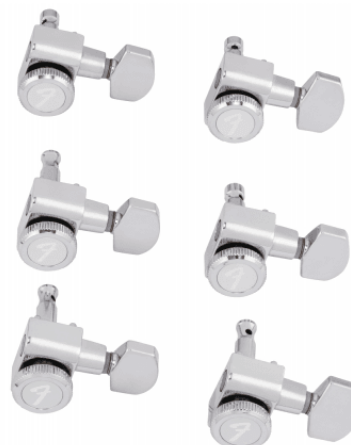

0990818100

LOCKING STRATOCASTER®/TELECASTER® STAGGERED TUNING MACHINES (POLISHED CHROME) 6-PACK

Set of six locking tuners designed to fit most modern-style Fender electric guitars with dual-pin mounting configuration. Tall post tuners are used for the wound strings and shorter post tuners are used for the plain strings. Staggered tuners increase the break angle over the nut and improve tuning stability.

Available in the following configurations:

- Polished Chrome (Left-Handed Also Available (p/n [0990818102](#)))
- Polished Chrome with Vintage Buttons (p/n [0990818500](#))