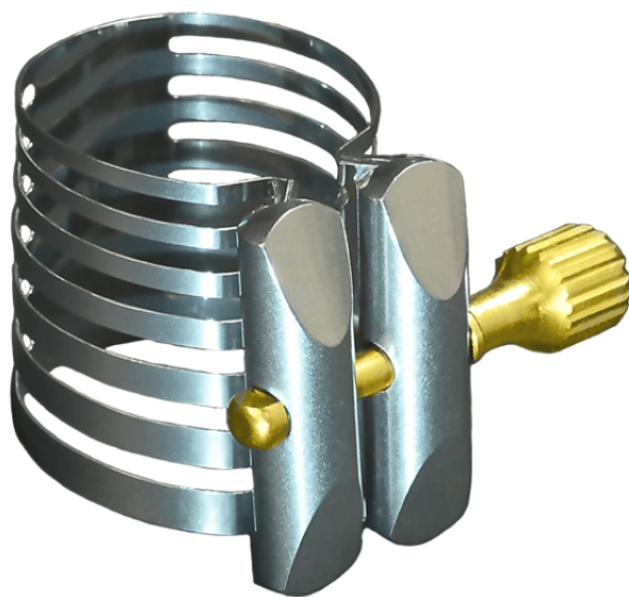

P-1RVS BB SOPRANO SAX SERIES PLATINUM LIGATURE (EBANITE/ABS MOUTHPIECE)

It all started in 1974, with the original Rovner Dark, an innovative design that changed the way woodwind players thought about ligatures. Today's Next Generation Rovner ligatures represent the next wave of Rovner innovation, featuring patented Mass-Loaded Technology™ and unique Resonating Ribs™. Rovner Products are technologically advanced to help you produce nothing less than musical magic! The incredible Platinum, Rovner's first all-metal ligature, is for any player seeking the ultimate in tonal purity and clarity. Initially preferred by classical players for its pleasing tonal characteristics, the Platinum is also enjoying a surge of interest from jazz players excited to explore its enhanced tonal spectrum. Form meets function, and any discerning player will delight in the Platinum's perfect blend of unparalleled performance and visual beauty. Of course, the Rovner ligature you choose will be based on your own set-up, playing style and preferred sound.

P-1RVS

BB SOPRANO SAX SERIES PLATINUM LIGATURE (EBANITE/ABS MOUTHPIECE)

PRODUCT DETAILS

KEY FEATURES

Effortlessly played, with an incredible evenness of scale, smoothing out the difficult transitions between registers

Pure, dark tone. Superior control, for a secure, centered tone and flawless intonation

Bolsters and solidifies the lower register for both clarinets and saxophones.

Enhanced facility and response

Superior reed-gripping capabilities, especially advantageous for synthetic reeds

Durably constructed of highly-tempered, impeccably-polished, space-age metal alloy, the Platinum is as beautiful as a piece of fine jewelry

Suitable for ebanite/abs mouthpieces

Includes a Rovner cap

Bb Soprano Sax