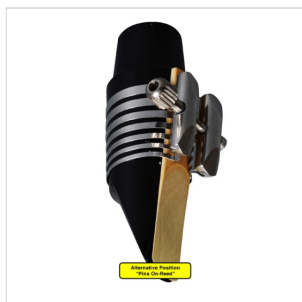

P-1RVS BB SOPRANO SAX SERIES PLATINUM LIGATURE (EBANITE/ABS MOUTHPIECE)

It all started in 1974, with the original Rovner Dark, an innovative design that changed the way woodwind players thought about ligatures. Today's Next Generation Rovner ligatures represent the next wave of Rovner innovation, featuring patented Mass-Loaded Technology™ and unique Resonating Ribs™. Rovner Products are technologically advanced to help you produce nothing less than musical magic! The incredible Platinum, Rovner's first all-metal ligature, is for any player seeking the ultimate in tonal purity and clarity. Initially preferred by classical players for its pleasing tonal characteristics, the Platinum is also enjoying a surge of interest from jazz players excited to explore its enhanced tonal spectrum. Form meets function, and any discerning player will delight in the Platinum's perfect blend of unparalleled performance and visual beauty. Of course, the Rovner ligature you choose will be based on your own set-up, playing style and preferred sound.

P-1RVS

BB SOPRANO SAX SERIES PLATINUM LIGATURE (EBANITE/ABS MOUTHPIECE)

PRODUCT DETAILS

KEY FEATURES

Effortlessly played, with an incredible evenness of scale, smoothing out the difficult transitions between registers

Pure, dark tone. Superior control, for a secure, centered tone and flawless intonation

Bolsters and solidifies the lower register for both clarinets and saxophones.

Enhanced facility and response

Superior reed-gripping capabilities, especially advantageous for synthetic reeds

Durably constructed of highly-tempered, impeccably-polished, space-age metal alloy, the Platinum is as beautiful as a piece of fine jewelry

Suitable for ebanite/abs mouthpieces

Includes a Rovner cap

Bb Soprano Sax