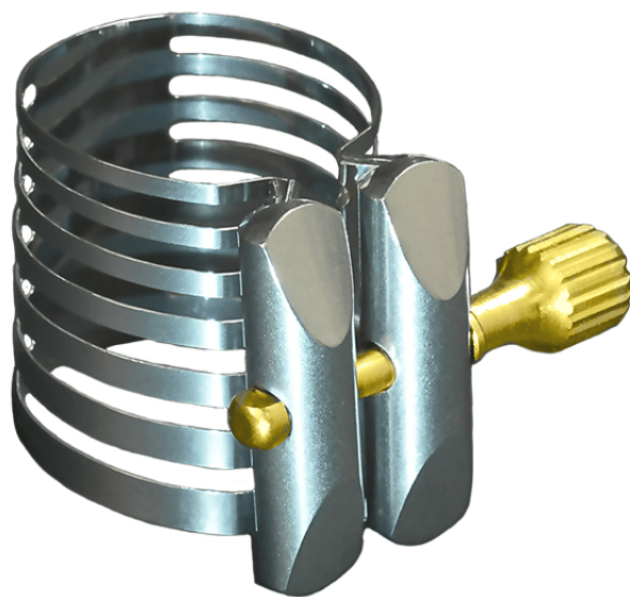

P-1RVS

BB SOPRANO SAX SERIES PLATINUM LIGATURE (EBANITE/ABS MOUTHPIECE)

It all started in 1974, with the original Rovner Dark, an innovative design that changed the way woodwind players thought about ligatures. Today's Next Generation Rovner ligatures represent the next wave of Rovner innovation, featuring patented Mass-Loaded Technology™ and unique Resonating Ribs™. Rovner Products are technologically advanced to help you produce nothing less than musical magic! The incredible Platinum, Rovner's first all-metal ligature, is for any player seeking the ultimate in tonal purity and clarity. Initially preferred by classical players for its pleasing tonal characteristics, the Platinum is also enjoying a surge of interest from jazz players excited to explore its enhanced tonal spectrum. Form meets function, and any discerning player will delight in the Platinum's perfect blend of unparalleled performance and visual beauty. Of course, the Rovner ligature you choose will be based on your own set-up, playing style and preferred sound.

P-1RVS

BB SOPRANO SAX SERIES PLATINUM LIGATURE (EBANITE/ABS MOUTHPIECE)

PRODUCT DETAILS

KEY FEATURES

Effortlessly played, with an incredible evenness of scale, smoothing out the difficult transitions between registers

Pure, dark tone. Superior control, for a secure, centered tone and flawless intonation

Bolsters and solidifies the lower register for both clarinets and saxophones.

Enhanced facility and response

Superior reed-gripping capabilities, especially advantageous for synthetic reeds

Durably constructed of highly-tempered, impeccably-polished, space-age metal alloy, the Platinum is as beautiful as a piece of fine jewelry

Suitable for ebanite/abs mouthpieces

Includes a Rovner cap

Bb Soprano Sax