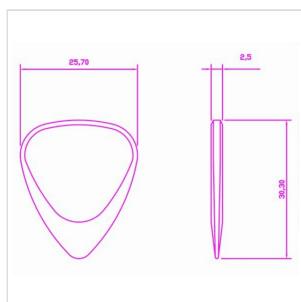

# MIMOSA WOOD PICKS - PACK OF 4

Mimosa is CNC Milled from the very best quality timber then hand sanded and hand polished to give them their amazing shine and smoothness. Timber Tones unique shape is roughly based upon the classic 351 design, however they are 2.4mm thick where you hold them, chamfering down to 0.7mm at the playing tip. Mimosa is the hardest timber that we supply as part of the Acoustic pack and tin, as such it will add some degree of brightness to the tone of most Acoustic Guitars.