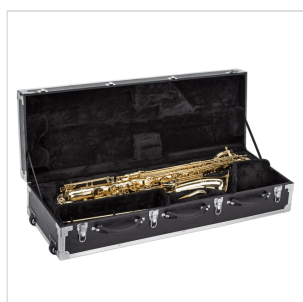

SBASX-20**EB BARITONE SAXOPHONE WITH F# KEY + A LOW KEY**

First steps are the most important when learning to play an instrument. SBASX-20-20 tenor saxophone has been designed with students in mind. With a rich, full-bodied tone, features easy emission to obtain a nice sound since first steps. The classic design consists in a gold lacquered finish, engraved bell and keys with perloid buttons. Including a full set of accessories, is the perfect instrument for students.

SBASX-20

EB BARITONE SAXOPHONE WITH F# KEY + A LOW KEY

PRODUCT DETAILS

KEY FEATURES

Eb tune

Brass body

Gold lacquered finish

Engraved bell with classic decorations

Keys with perloid buttons

F# key for improved fingering A Low Key

Including mouthpiece and care kit

Coming in ABS hard case for easy and safe transport