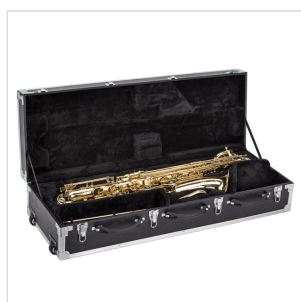

**SBASX-20****EB BARITONE SAXOPHONE WITH F# KEY + A LOW KEY**

First steps are the most important when learning to play an instrument. SBASX-20-20 tenor saxophone has been designed with students in mind. With a rich, full-bodied tone, features easy emission to obtain a nice sound since first steps. The classic design consists in a gold lacquered finish, engraved bell and keys with perloid buttons. Including a full set of accessories, is the perfect instrument for students.

# EB BARITONE SAXOPHONE WITH F# KEY + A LOW KEY

### KEY FEATURES

Eb tune

Brass body

Gold lacquered finish

Engraved bell with classic decorations

Keys with perloid buttons

F# key for improved fingering A Low Key

Including mouthpiece and care kit