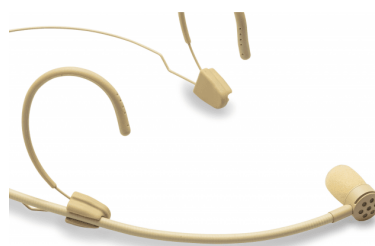

VISAGE-C01C BG CARDIOIDE HEADSET MIC., 3-PIN MINI-XLR, BLACK, BEIGE (AKG® TYPE)

Soundsation Visage C01 Headset microphone is the right balance between elegance, flexibility, discretion and strength. It allows singers, musicians, actors, public speakers, broadcast professionals, to **move freely** during their performance and always guarantee an accurate capture of the voice.

The frequency response and the excellent **plosive attenuation**, allow you to obtain a warm and sparkling sound, without unnatural emphasis.

VISAGE-C01C BG

**CARDIOIDE HEADSET MIC., 3-PIN MINI-XLR, BLACK,
BEIGE (AKG® TYPE)****HIGHLIGHTS****FREQUENCY RESPONSE WITHOUT
UNNATURAL EMPHASIS**

VISAGE-C01C BG

**CARDIOIDE HEADSET MIC., 3-PIN MINI-XLR, BLACK,
BEIGE (AKG® TYPE)**

**LEFT OR RIGHT MICROPHONE
PLACEMENT**

The flexible arm with the microphone capsule can be easily mounted on both left and right side of the headset, to better adapt to stage needs or user preference.

VISAGE-C01C BG

CARDIOIDE HEADSET MIC., 3-PIN MINI-XLR, BLACK, BEIGE (AKG® TYPE)

PRODUCT DETAILS

KEY FEATURES

Back-electret high-performance capsule for professional audio quality

Designed for withstand very close sound sources (provides off-axis rejection to high SPL sounds)