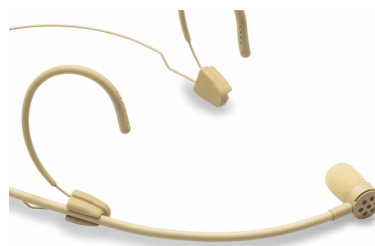

VISAGE-C01C BG CARDIOIDE HEADSET MIC., 3-PIN MINI-XLR, BLACK, BEIGE (AKG® TYPE)

Soundsation Visage C01 Headset microphone is the right balance between elegance, flexibility, discretion and strength. It allows singers, musicians, actors, public speakers, broadcast professionals, to **move freely** during their performance and always guarantee an accurate capture of the voice.

The frequency response and the excellent **plosive attenuation**, allow you to obtain a warm and sparkling sound, without unnatural emphasis.

VISAGE-C01C BG

**CARDIOIDE HEADSET MIC., 3-PIN MINI-XLR, BLACK,
BEIGE (AKG® TYPE)****HIGHLIGHTS****FREQUENCY RESPONSE WITHOUT
UNNATURAL EMPHASIS**

VISAGE-C01C BG

**CARDIOIDE HEADSET MIC., 3-PIN MINI-XLR, BLACK,
BEIGE (AKG® TYPE)**

**LEFT OR RIGHT MICROPHONE
PLACEMENT**

The flexible arm with the microphone capsule can be easily mounted on both left and right side of the headset, to better adapt to stage needs or user preference.

VISAGE-C01C BG

CARDIOIDE HEADSET MIC., 3-PIN MINI-XLR, BLACK, BEIGE (AKG® TYPE)

PRODUCT DETAILS

KEY FEATURES

Back-electret high-performance capsule for professional audio quality

Designed for withstand very close sound sources (provides off-axis rejection to high SPL sounds)