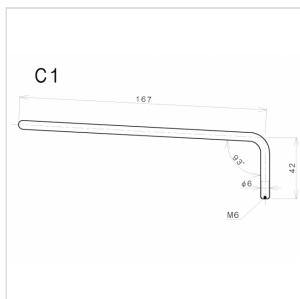

C1GG

6 MM TREMOLO LEVER FOR ELECTRIC GUITAR (GOLD)

Screw lever in gold finishes, without cap and a diameter of 6 mm. Suitable for all Gotoh tremolo bridges.

C1GG 6 MM TREMOLO LEVER FOR ELECTRIC GUITAR (GOLD)

PRODUCT DETAILS

KEY FEATURES

Finishes: Gold

Screw

Without Cap

SPECIFICATIONS

Diameter

6 mm