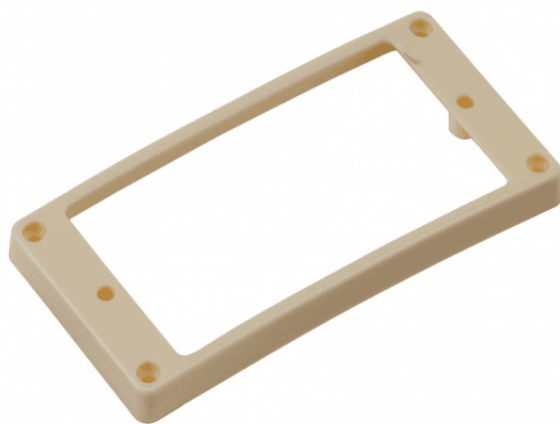

HPR-T-CR

CURVED HIGH HUMBUCKER FRAME (CREAM)

SOUNDATION parts is the official replacement parts program for any SOUNDSATION musical instrument and beyond. You can find guitar or bass replacement parts made in Japan for repairing or restore of most famous vintage and modern guitars.

PRODUCT DETAILS

KEY FEATURES

Curved

Position: Neck

Finish: Cream