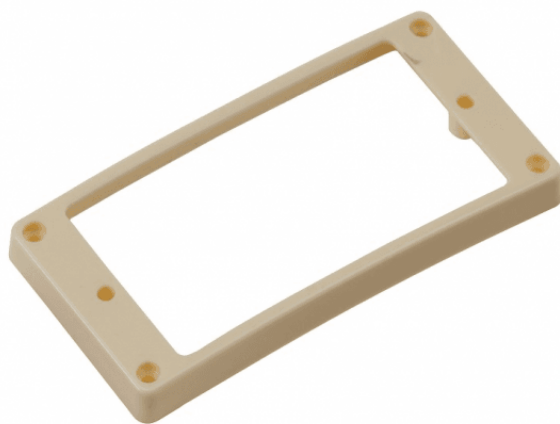

HPR-T-CR

# CURVED HIGH HUMBUCKER FRAME (CREAM)

SOUNDATION parts is the official replacement parts program for any SOUNDSATION musical instrument and beyond. You can find guitar or bass replacement parts made in Japan for repairing or restore of most famous vintage and modern guitars.

### KEY FEATURES

Curved

Position: Neck

Finish: Cream