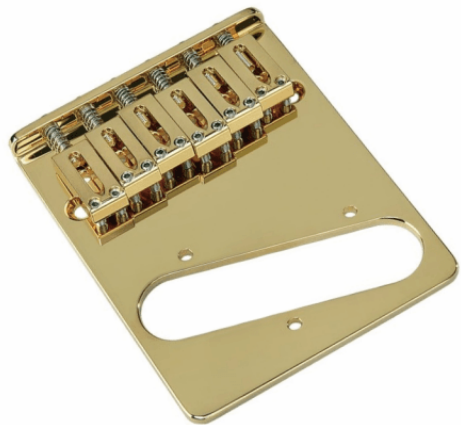

## T-65C FIXED BRIDGE FOR TELECASTER (GOLD)

Traditional fixed bridge ideal as a quality replacement: 6 Single Coil 6saddles ensure a high precision, tuning stability and durability.

# T-65C FIXED BRIDGE FOR TELECASTER (GOLD)

### KEY FEATURES

Fixed Bridge

6 Single Coil Saddle

### SPECIFICATIONS

Finishes

Gold