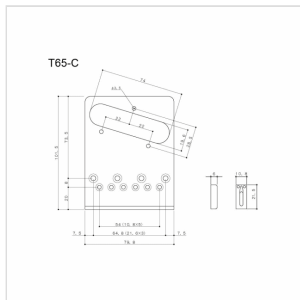

# T-65C FIXED BRIDGE FOR TELECASTER (GOLD)