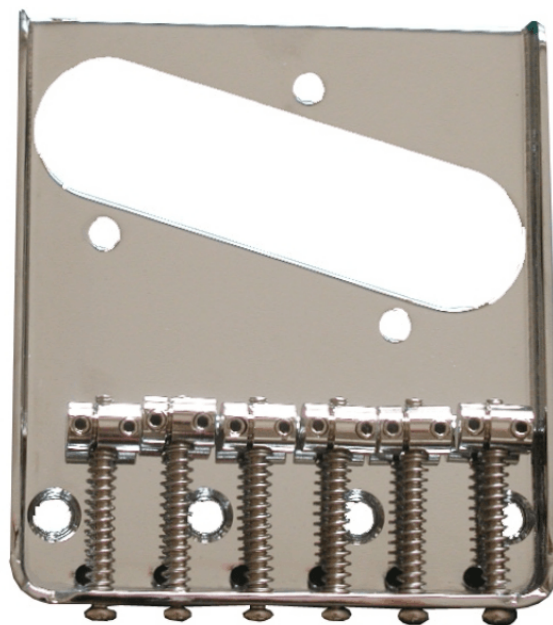

T-40C

FIXED BRIDGE FOR TELECASTER (CHROME)

Traditional fixed bridge ideal as a quality replacement: 6 Single Coil Vintage style saddles ensure a high precision, tuning stability and durability.

PRODUCT DETAILS

KEY FEATURES

Fixed Bridge

6 Single Coil Vintage Style Saddle

SPECIFICATIONS

Finishes

Chrome