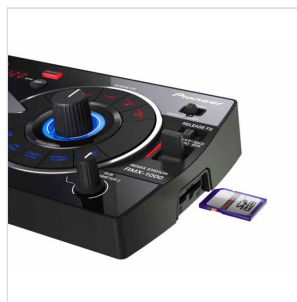

RMX-1000 3IN1 REMIX STATION

RMX-1000 Remix Station is an innovative technologically advanced device for enhancing DJ performances with its ability to create and add a variety of new and unique remix effects, as well as rhythmic sampling capabilities. The RMX-1000 incorporates four remixing functions: Isolate FX, Scene FX, X-Pad FX and Release FX for simple musical arrangements with intuitive control, all accessible at the user's fingertips. The device includes Pioneer's remixbox™ editing software to enable users to customize almost every function and feature of the unit. The system can also act as a USB controller when used with the included VST/AU RMX-1000 Plug-in software.

RMX-1000

3IN1 REMIX STATION

PRODUCT DETAILS

KEY FEATURES

Scene FX

Isolate FX

X-Pad FX

Release FX