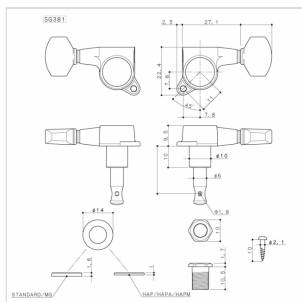

**SG381MG01CL3R3**

**ELECTRIC AND ACOUSTIC GUITAR MACHINE HEADS, L3 + R3, MAGNUM LOCK SEREIS, CHROME**

Gotoh Machine Heads has an excellent value for money. Ideal for acoustic and electric guitar. Characterized by the automatic locking system of the strings, Magnum Lock

# ELECTRIC AND ACOUSTIC GUITAR MACHINE HEADS, L3 + R3, MAGNUM LOCK SEREIS, CHROME

### SPECIFICATIONS

<b>Finishes</b>	Chrome
<b>Installation</b>	R3 + L3
<b>Gear ratio</b>	1:16
<b>Weight</b>	38.8 g/pcs
<b>Button</b>	01 CHROME