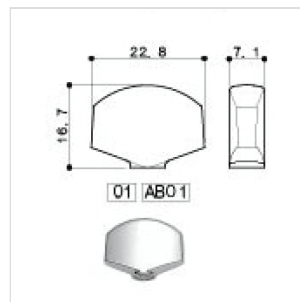

SG381MG01CL3R3

ELECTRIC AND ACOUSTIC GUITAR MACHINE HEADS, L3 + R3, MAGNUM LOCK SEREIS, CHROME

Gotoh Machine Heads has an excellent value for money. Ideal for acoustic and electric guitar. Characterized by the automatic locking system of the strings, Magnum Lock