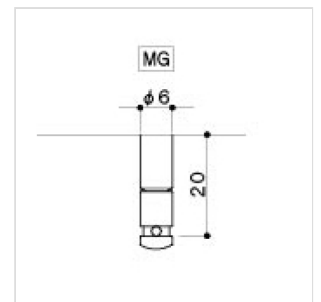

**SG381MG01CL3R3**

**ELECTRIC AND ACOUSTIC GUITAR MACHINE HEADS, L3 + R3, MAGNUM LOCK SEREIS, CHROME**

Gotoh Machine Heads has an excellent value for money. Ideal for acoustic and electric guitar. Characterized by the automatic locking system of the strings, Magnum Lock

### SPECIFICATIONS

<b>Finishes</b>	Chrome
<b>Installation</b>	R3 + L3
<b>Gear ratio</b>	1:16
<b>Weight</b>	38.8 g/pcs
<b>Button</b>	01 CHROME