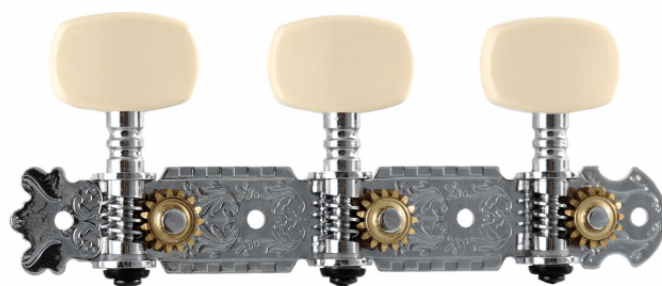

SMH-SS-C-3R3L

CHROMED MACHINE HEAD SET FOR CLASSICAL GUITAR WITH METAL PIN

Soundsation is now on the market with a wide range of machine heads for classical, acoustic and electric guitar, mandolin, banjo and ukulele. Available in different versions, measurements and finishes.

PRODUCT DETAILS

KEY FEATURES

Classical guitar machine head set

Finish: chrome

Standard button

Metal pin