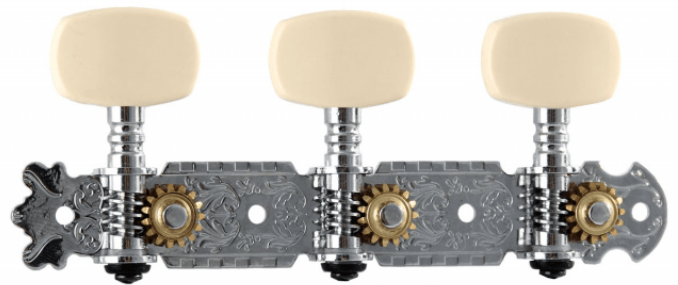

SMH-SS-C-3R3L

# CHROMED MACHINE HEAD SET FOR CLASSICAL GUITAR WITH METAL PIN

Soundsation is now on the market with a wide range of machine heads for classical, acoustic and electric guitar, mandolin, banjo and ukulele. Available in different versions, measurements and finishes.

### KEY FEATURES

Classical guitar machine head set

Finish: chrome

Standard button

Metal pin