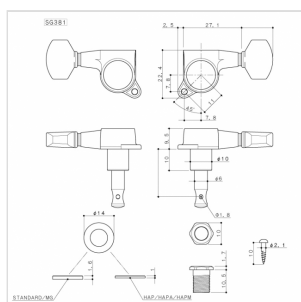

SG381-01-CK-L3R3

ELECTRIC AND ACOUSTIC GUITAR MACHINE HEADS, L3 + R3, COSMO BLACK

Gotoh Machine Heads has an excellent value for money. Ideal for acoustic and electric guitar

SG381-01-CK-L3R3

ELECTRIC AND ACOUSTIC GUITAR MACHINE HEADS, L3 + R3, COSMO BLACK

PRODUCT DETAILS

KEY FEATURES

LUBRI COAT: With a "Solid Luburication Coat", regular oil has been eliminated keeping the lubrication where it is needed for the life of the tuning machine heads. it is now enhanced with a GOTOH original anti-transformable lubrication oil and this reduces the friction between the gears resulting an ultra smooth feel minimal back lash and unrivalled tuning stability.

ROCK SOLID: Anchoring system developed by Gotoh that prevents movements outside the central axis of the pin thereby promoting a greater stability of tuning.

SPECIFICATIONS

Finishes	Cosmo Black
Installation	R3 + L3
Gear ratio	1:16
Weight	36.0g/pcs
Button	01 CK