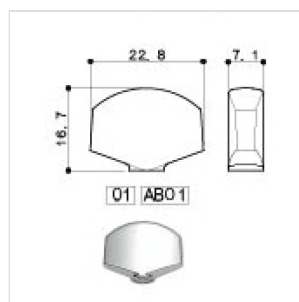

SG381-01-CK-L3R3

ELECTRIC AND ACOUSTIC GUITAR MACHINE HEADS, L3 + R3, COSMO BLACK

Gotoh Machine Heads has an excellent value for money. Ideal for acoustic and electric guitar