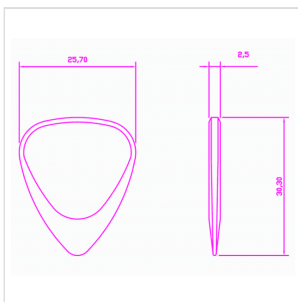

ZDT-SA-4

**ZODIAC TONES "SAGITTARIUS" 4 GUITAR PICKS**

Zodiac Tones are based upon the Classic 351 shape. They are CNC Milled to tight tolerances and are 2.5mm thick chamfering down to a playing tip at 0.7mm thick. Born under the same sign as Jimi Hendrix.