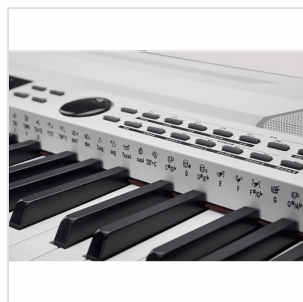

SP-4200-WH

# STAGE PIANO WITH 88 KEYS HAMMER ACTION KEYBOARD, AUTOMATIC ACCOMPANIMENTS AND WHITE FINISH.

SP-4200-WH digital piano has been conceived to offer sound and touch of an acoustic piano. Featuring an hammer action keyboard, it offers over 600 voices and 230 accompaniment styles with quick selection buttons. Furthermore, you can create your own style and save it or you can use the advanced editing functions, adding effects o connect the piano with other devices or PC through the MIDI and USB connections. SP-4200-WH is full featured and extremely versatile, suited for all musical styles thanks to large number of voices and 128 notes polyphony. Perfect both for home use and piano bar/live gigs thanks also to the white color finish. Wooden stands with multifuncti pedals is available separately.

# STAGE PIANO WITH 88 KEYS HAMMER ACTION KEYBOARD, AUTOMATIC ACCOMPANIMENTS AND WHITE FINISH.

Metronome function, DSP with chorus and reverb

One sustain pedal input, one multi-function pedal input (soft, sostenuto, sustain)

Stereo jack aux output, stereo jack Aux input

SP-4200-WH