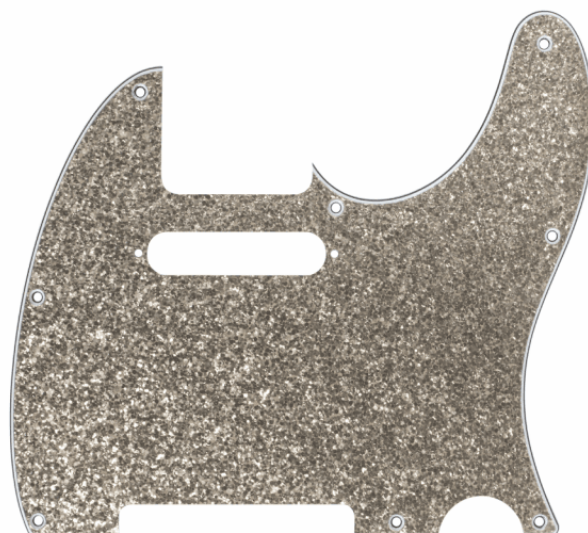

# TELE PICKGUARD SILVER SPARKLE

D'Andrea Pro Pickguards are the perfect option to change the look of your instrument! Each pickguard features vibrant, colorful patterns that add unique customization options to your guitar. Available in several different designs, these pickguards are precision-cut and hand polished with a 4-ply core. In addition, each pickguard is equipped with 11 screw holes, constructed of premium celluloid material and fits the exact specs of actual production models.

### KEY FEATURES

Improve the look of your instrument with vibrant and colorful patterns

Precision-cut and hand polished

4-ply core

11 screw holes

Constructed of premium celluloid material