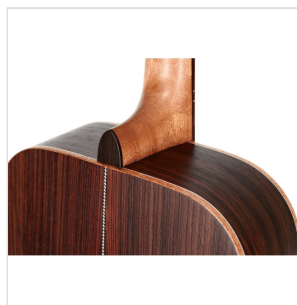

DANUBIUS D-DS DREADNOUGHT CUTAWAY ACOUSTIC GUITAR

Founded in 1979 by luthier Stanislav Petko Marinov, Dowina guitars rapidly became an international company by developing a comprehensive range of instruments with impeccable finishes and elegant and seductive designs. Using seasoned woods of the highest quality and the skills of master luthiers, Dowina introduced modern production technologies to ensure maximum efficiency and precision. Tradition and technology allowed Dowina to build a strong reputation in the market, by developing three series of acoustic guitars: Antique, A Series and Vintage.

DANUBIUS D-DS DREADNOUGHT CUTAWAY ACOUSTIC GUITAR

PRODUCT DETAILS

KEY FEATURES

Body: Dreadnought Cutaway

Top: Cedar

Back: Laminated Macassar Ebony

Side: Laminated Macassar Ebony

Neck: Nato

Fingerboard: Ebony

Bridge: Ebonized hardwood

Saddle: Bone

Nut: Bone 45mm

Machine Head: Die-cast chrome black buttons

Strings: D'Addario EXP16 0,12

Finish: Open Pore

Eq: Lr Baggs Stage Pro - Element pickups, Tuner, Eq. Control