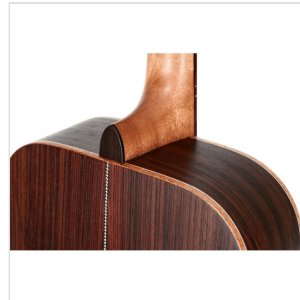

DANUBIUS D-DS DREADNOUGHT CUTAWAY ACOUSTIC GUITAR

Founded in 1979 by luthier Stanislav Petko Marinov, Dowina guitars rapidly became an international company by developing a comprehensive range of instruments with impeccable finishes and elegant and seductive designs. Using seasoned woods of the highest quality and the skills of master luthiers, Dowina introduced modern production technologies to ensure maximum efficiency and precision. Tradition and technology allowed Dowina to build a strong reputation in the market, by developing three series of acoustic guitars: Antique, A Series and Vintage.

DANUBIUS D-DS DREADNOUGHT CUTAWAY ACOUSTIC GUITAR

PRODUCT DETAILS

KEY FEATURES

Body: Dreadnought Cutaway

Top: Cedar

Back: Laminated Macassar Ebony

Side: Laminated Macassar Ebony

Neck: Nato

Fingerboard: Ebony

Bridge: Ebonized hardwood

Saddle: Bone

Nut: Bone 45mm

Machine Head: Die-cast chrome black buttons

Strings: D'Addario EXP16 0,12

Finish: Open Pore

Eq: Lr Baggs Stage Pro - Element pickups, Tuner, Eq. Control