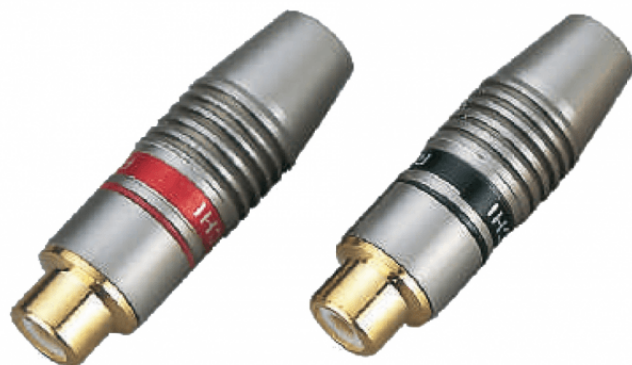

SRCA030F-B METAL CONNECTOR RCA FEMALE (25 PCS BOX)

Soundsation GO-LINK series is a professional line of assembled cables, adapters and connectors born to provide full reliability for a wide range of applications. GO-LINK series means quality construction, effective shielding, preserved tone and rugged durability.

PRODUCT DETAILS

KEY FEATURES

RCA female (satin)

Grey nickel plated brass shell

Gold contact

Package: 25 pcs