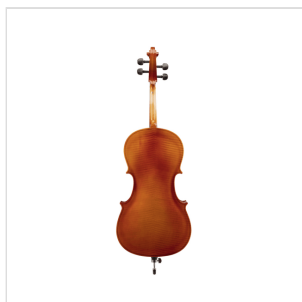

OCE-34

## CELLO VIRTUOSO OCE 3/4 WITH SOLID SPRUCE TOP AND SOLID MAPLE BACK AND SIDE

Virtuoso orchestra is a cello that offers the best value for money. Made entirely of solid wood, soundboard in selected spruce, sides and back in flamed maple. The Virtuoso OCE model offers tone, full warmth and a firm attack. The design is of traditional type with painting in classic shades. Built with excellent materials and equipped with bag and headband. Ideal for advanced study.

# CELLO VIRTUOSO OCE 3/4 WITH SOLID SPRUCE TOP AND SOLID MAPLE BACK AND SIDE

### KEY FEATURES

Solid spruce top

solid Maple back and sides

Maple neck

ebony fingerboard

paint binding

Ebony nut

Ebony pegs