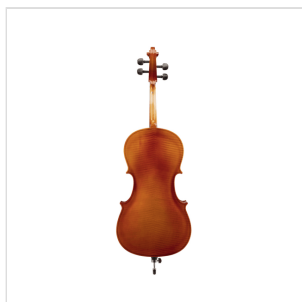

OCE-34

CELLO VIRTUOSO OCE 3/4 WITH SOLID SPRUCE TOP AND SOLID MAPLE BACK AND SIDE

Virtuoso orchestra is a cello that offers the best value for money. Made entirely of solid wood, soundboard in selected spruce, sides and back in flamed maple. The Virtuoso OCE model offers tone, full warmth and a firm attack. The design is of traditional type with painting in classic shades. Built with excellent materials and equipped with bag and headband. Ideal for advanced study.

OCE-34

CELLO VIRTUOSO OCE 3/4 WITH SOLID SPRUCE TOP AND SOLID MAPLE BACK AND SIDE

PRODUCT DETAILS

KEY FEATURES

Solid spruce top

solid Maple back and sides

Maple neck

ebony fingerboard

paint binding

Ebony nut

Ebony pegs

Maple bridge, French Style

Diecast metal tailpiece with 4 fine tuners

Included wood bow with octagonal stick and natural hair

Padded carrying bag with bow pocket and carrying straps