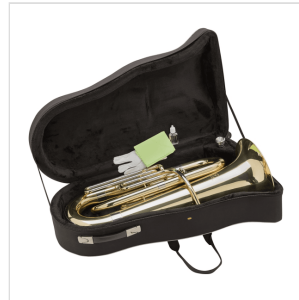

STUE-20G

**EB TUBA JUNIOR 3/4 WITH 3 PISTONS**

The tuba is the lowest pitched instrument in the brass family. It's used both in marching band and orchestras. Soundsation STUE-20G has been designed for students. With its relatively lightweight and compact body, performs easy emission and perfect intonation. Coming in hard case equipped with wheels for easy carrying.

# EB TUBA JUNIOR 3/4 WITH 3 PISTONS

### KEY FEATURES

Brass body

Stainless steel pistons w/perloid fittings

Bell size 12.835" (Ø 326mm) bore size 0,63" (16,0mm)

3 Pitch slides on main bore, first, second and third piston

Gold laquered finish

Included in the package mouthpiece, lubricant oil, cleaning gloves and cloth