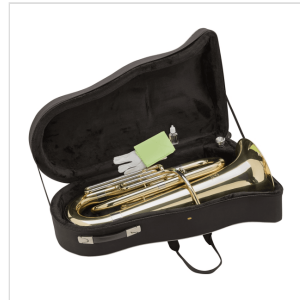

STUE-20G

EB TUBA JUNIOR 3/4 WITH 3 PISTONS

The tuba is the lowest pitched instrument in the brass family. It's used both in marching band and orchestras. Soundsation STUE-20G has been designed for students. With its relatively lightweight and compact body, performs easy emission and perfect intonation. Coming in hard case equipped with wheels for easy carrying.

STUE-20G

EB TUBA JUNIOR 3/4 WITH 3 PISTONS

PRODUCT DETAILS

KEY FEATURES

Brass body

Stainless steel pistons w/perloid fittings

Bell size 12.835" (Ø 326mm) bore size 0,63" (16,0mm)

3 Pitch slides on main bore, first, second and third piston

Gold laquered finish

Included in the package mouthpiece, lubricant oil, cleaning gloves and cloth

Shaped soft case equipped with wheel for best protection and easy carrying

net weight of the instrument: 5,4kg