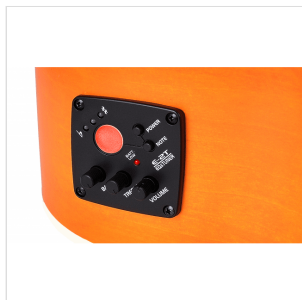

## SAGUARO-HW-CE OR HAND WIPED CUTAWAY ACOUSTIC GUITAR W/PREAMP

Saguaro acoustic series gathers playability, quality craftsmanship and unique visual appeal using a special hand wiped finish. The E2-T preamp with built in tuner and balanced/unbalanced out delivers the flexibility you need for recording in studio and performing on stage.

# SAGUARO-HW-CE OR HAND WIPED CUTAWAY ACOUSTIC GUITAR W/PREAMP

### KEY FEATURES

Shape: mini jumbo cutaway

Top, back and sides: linden

Fretboard: eco-rosewood (CITES compliant)

Headstock with engraved logo

Total length: 101cm (40")

Width: 9.8cm

Diecast machine heads (chrome)

Preamp: E2-T w/tuner and balanced/unbalanced out

Hand wiped special finish, each guitar is unique

Color: hand wiped orange