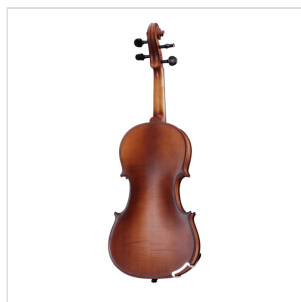

VPVI-12

1/2 VIRTUOSO PRO LINE VIOLIN WITH CASE AND BOW

Virtuoso Pro series is born to provide performing instruments to young players demanding for high quality violins built in the tradition of Italian luthiers. Materials, crafting, details and accessories, everything in the Virtuoso Pro series is at the top in its market range: solid spruce AA top, flamed solid maple back & sides, ebony fingerboard, boss pegs and chinrest, alloy aluminium with integrated individual adjuster tailpiece. Full accessoried with brazilian wood bow w/hexagonal section case, straps, rosin and strings.

VPVI-12

1/2 VIRTUOSO PRO LINE VIOLIN WITH CASE AND BOW

PRODUCT DETAILS

KEY FEATURES

Top: solid spruce AA

Back and sides: flamed solid maple

Binding: well done purfling (inlaid)

Bridge: maple

Fingerboard: ebony

Pegs and Chinrest: bosso

Tailpiece: Alloy alluminium with integrated individual adjuster

Finish: matt satin

Color: Antique Brown

Bow: Brazilian wood quality, hexagonal section, ebony frog, Eye Parisian mother of pearl, silver ring

Case: Preformed in brown with cream interior

Accessories: Rosin, Strings, Straps

Size: 1/2