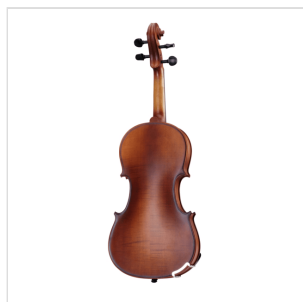

VPVI-12

1/2 VIRTUOSO PRO LINE VIOLIN WITH CASE AND BOW

Virtuoso Pro series is born to provide performing instruments to young players demanding for high quality violins built in the tradition of Italian luthiers. Materials, crafting, details and accessories, everything in the Virtuoso Pro series is at the top in its market range: solid spruce AA top, flamed solid maple back & sides, ebony fingerboard, ebony pegs and chinrest, alloy aluminium with integrated individual adjuster tailpiece. Full accessoried with brazilian wood bow w/hexagonal section case, straps, rosin and strings.

VPVI-12

1/2 VIRTUOSO PRO LINE VIOLIN WITH CASE AND BOW

PRODUCT DETAILS

KEY FEATURES

Top: solid spruce AA

Back and sides: flamed solid maple

Binding: well done purfling (inlaid)

Bridge: maple

Fingerboard: ebony

Pegs and Chinrest: bosso

Tailpiece: Alloy alluminium with integrated individual adjuster

Finish: matt satin

Color: Antique Brown

Bow: Brazilian wood quality, hexagonal section, ebony frog, Eye Parisian mother of pearl, silver ring

Case: Preformed in brown with cream interior

Accessories: Rosin, Strings, Straps

Size: 1/2