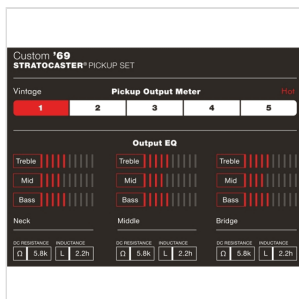

0992114000

CUSTOM SHOP CUSTOM '69 STRAT® PICKUPS, (3)

As Heard on

Various Fender Custom Shop Stratocaster® guitars

Fender Custom Shop Custom '69 Strat single-coil pickups produce the full, punchy tone that defined rock in the late '60s. Especially effective with pedals.

0992114000

CUSTOM SHOP CUSTOM '69 STRAT® PICKUPS, (3)

PRODUCT DETAILS

KEY FEATURES

Enamel-coated magnet wire for warm vintage-style tones

Staggered pole pieces for balanced output

Alnico 5 magnets for focus and enhanced dynamics