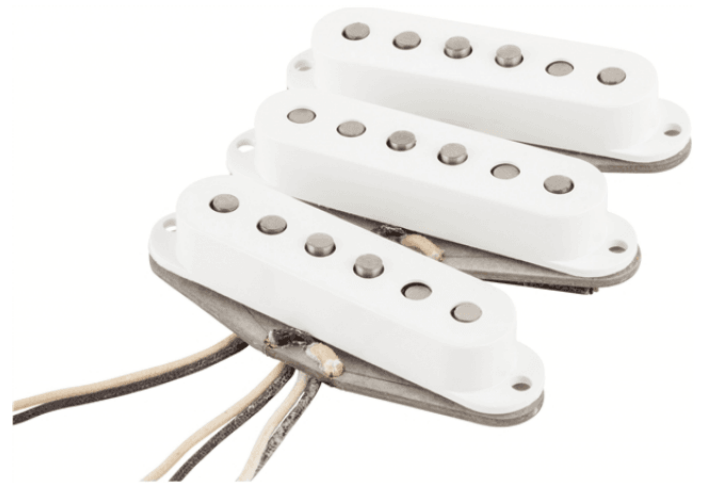

0992114000

CUSTOM SHOP CUSTOM '69 STRAT® PICKUPS, (3)

As Heard on

Various Fender Custom Shop Stratocaster® guitars

Fender Custom Shop Custom '69 Strat single-coil pickups produce the full, punchy tone that defined rock in the late '60s. Especially effective with pedals.

0992114000

CUSTOM SHOP CUSTOM '69 STRAT® PICKUPS, (3)

PRODUCT DETAILS

KEY FEATURES

Enamel-coated magnet wire for warm vintage-style tones

Staggered pole pieces for balanced output

Alnico 5 magnets for focus and enhanced dynamics

Period-correct cloth wire and gray fiber bobbin

Installation hardware included

White

SSS