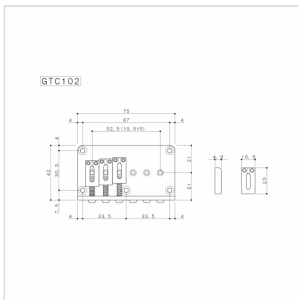

GTC102C FIXED BRIDGE FOR ELECTRICAL GUITAR (CHROME)

Traditional fixed bridge ideal as a quality replacement: Vintage style titanium saddles ensure a high precision, tuning stability and durability. Steel saddle. Included accessories for mounting and operation.

GTC102C

FIXED BRIDGE FOR ELECTRICAL GUITAR (CHROME)

PRODUCT DETAILS

KEY FEATURES

Fixed Bridge

Steel saddle

Included accessories for mounting and operation

SPECIFICATIONS

Finishes

Cromato

String Space

10,8 mm