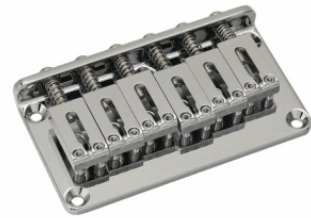

## GTC102C FIXED BRIDGE FOR ELECTRICAL GUITAR (CHROME)

Traditional fixed bridge ideal as a quality replacement: Vintage style titanium saddles ensure a high precision, tuning stability and durability. Steel saddle. Included accessories for mounting and operation.

GTC102C

# FIXED BRIDGE FOR ELECTRICAL GUITAR (CHROME)

### KEY FEATURES

Fixed Bridge

Steel saddle

Included accessories for mounting and operation