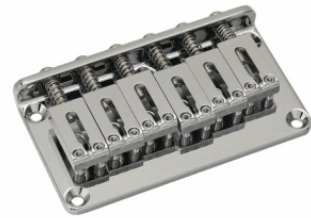

GTC102C FIXED BRIDGE FOR ELECTRICAL GUITAR (CHROME)

Traditional fixed bridge ideal as a quality replacement: Vintage style titanium saddles ensure a high precision, tuning stability and durability. Steel saddle. Included accessories for mounting and operation.

GTC102C

FIXED BRIDGE FOR ELECTRICAL GUITAR (CHROME)

PRODUCT DETAILS

KEY FEATURES

Fixed Bridge

Steel saddle

Included accessories for mounting and operation

SPECIFICATIONS

Finishes

Cromato

String Space

10,8 mm