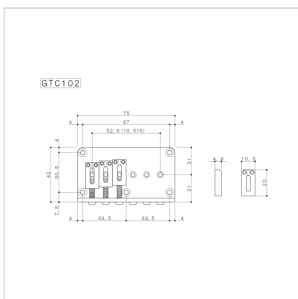

## GTC102C FIXED BRIDGE FOR ELECTRICAL GUITAR (CHROME)

Traditional fixed bridge ideal as a quality replacement: Vintage style titanium saddles ensure a high precision, tuning stability and durability. Steel saddle. Included accessories for mounting and operation.

### SPECIFICATIONS

Finishes

Cromato

String Space

10,8 mm