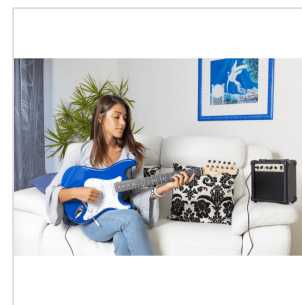

RIDER GP TB ELECTRIC GUITAR PACK - TROPICAL BLUE

Wanna start your journey in the electric guitar world? Rider GP is the best way to do it! The guitar pack includes a Soundsation Rider-GP electric guitar, a RGP-10 vintage style combo, a clip tuner allowing you to be in tune without cables, a gig bag, 3 picks, cable and strap. All you need is here: now is up to you!

RIDER GP TB

ELECTRIC GUITAR PACK - TROPICAL BLUE

PRODUCT DETAILS

KEY FEATURES

Soundsation Rider-GP guitar: double cutaway basswood body, maple neck, 22 frets eco rosewood fretboard, 3 single coils, 5 positions switch

RGP-10 combo featuring 5" speaker, drive selector, eq, headphone out (10w)

Back lighted clip tuner allowing perfect and fast tuning without cables

Strap

Gig bag

Picks

Cable

Color box

Guitar finish: Tropical Blue