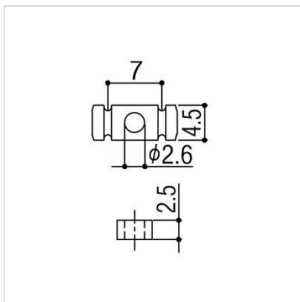

RG15C SET LOWERS STRINGS FOR ELECTRIC GUITAR (CHROME)

Set Lowers Strings for Strato "Modern" Electric Guitar Style.
Cylinder height 2.5 mm. Mounting screws included.

RG15C SET LOWERS STRINGS FOR ELECTRIC GUITAR (CHROME)

PRODUCT DETAILS

KEY FEATURES

For Strato "Modern" Electric Guitar Style

Mounting screws included

SPECIFICATIONS

Finishes	Chrome
-----------------	--------

Cylinder height 2.5 mm