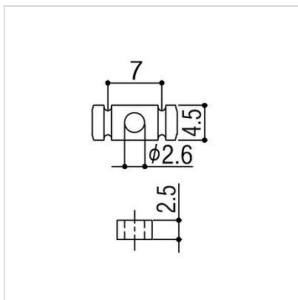

RG15C

SET LOWERS STRINGS FOR ELECTRIC GUITAR (CHROME)

Set Lowers Strings for Strato "Modern" Electric Guitar Style.

Cylinder height 2.5 mm. Mounting screws included.

RG15C SET LOWERS STRINGS FOR ELECTRIC GUITAR (CHROME)

PRODUCT DETAILS

KEY FEATURES

For Strato "Modern" Electric Guitar Style

Mounting screws included

SPECIFICATIONS

Finishes	Chrome
-----------------	--------

Cylinder height 2.5 mm