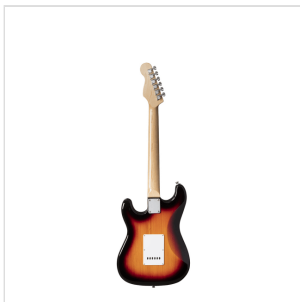

RIDER-STD-H 3TS DOUBLE CUTAWAY ELECTRIC GUITAR WITH 2 SINGLE COILS + 1 HUMBUCKER

RIDER series is a super classic revisited: double cutaway electric guitar featuring basswood body for rich tone and reliability. This version is equipped with 2 single coils for clear and brilliant tone + 1 humbucker to push your riffs&licks beyond. 22 frets Eco-Rosewood fretboard fully complies CITES regulation preserving the feeling and the look of rosewood. The 5-way switch and volume/tone pots offer great sound flexibility for blues, rock, funky tones. A perfect choice for beginners demanding quality and playability.

RIDER-STD-H 3TS

DOUBLE CUTAWAY ELECTRIC GUITAR WITH 2 SINGLE COILS + 1 HUMBUCKER

PRODUCT DETAILS

KEY FEATURES

Body: basswood

Neck: maple

Fretboard: Eco-Rosewood (CITES compliant)

Frets: 22

Machine heads: chrome

Bridge: vintage tremolo

Pick ups: 2 single coils + 1 humbucker

Switch: 5 way

Pots: volume/tone/tone

Colour: 3T Sunburst

Nut: 43mm

SPECIFICATIONS