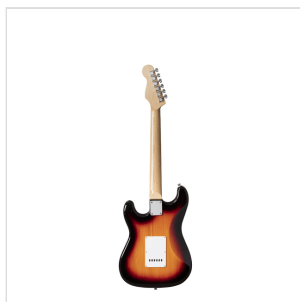

RIDER-STD-H 3TS

# DOUBLE CUTAWAY ELECTRIC GUITAR WITH 2 SINGLE COILS + 1 HUMBUCKER

---

RIDER series is a super classic revisited: double cutaway electric guitar featuring basswood body for rich tone and reliability. This version is equipped with 2 single coils for clear and brilliant tone + 1 humbucker to push your riffs&licks beyond. 22 frets Eco-Rosewood fretboard fully complies CITES regulation preserving the feeling and the look of rosewood. The 5-way switch and volume/tone pots offer great sound flexibility for blues, rock, funky tones. A perfect choice for beginners demanding quality and playability.

### KEY FEATURES

Body: basswood

Neck: maple

Fretboard: Eco-Rosewood (CITES compliant)

Frets: 22

Machine heads: chrome

Bridge: vintage tremolo

Pick ups: 2 single coils + 1 humbucker

Switch: 5 way

Pots: volume/tone/tone

Colour: 3T Sunburst

Nut: 43mm