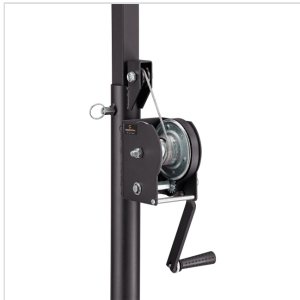

# WIND UP HEAVY DUTY LIGHTING STAND

LSA-400 wind up lighting stand is built to offer stability and reliability. Equipped with windup system. allows to lift up to 85 Kg at 4 meters height. Built in painted black steel, is equipped with security pins. Coming with a rugged packing which can be used for easy carrying.

### KEY FEATURES

Lighting stand for trusses with windup lifting system

Load capacity of 85Kg max

4 Meter maximum height

Heavy duty construction in black painted steel

Double braced heavy duty base

Security pins on the base and on the wind up mechanism

35mm pole mount allow to use it as a speaker stand

### SPECIFICATIONS

<b>Load capacity</b>	85 Kg
<b>Height (min-max)</b>	175-400 cm
<b>Base leg height</b>	160 cm
<b>Base diameter</b>	220 cm
<b>Weight</b>	25 kg
<b>Terminal pole diameter</b>	35 mm
<b>Material</b>	steel
<b>Painting</b>	black