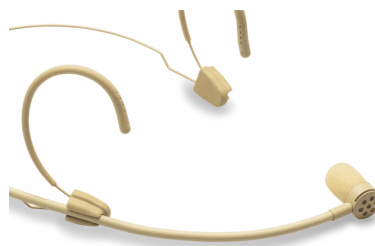

VISAGE-C01B BG CARDIOID HEADSET MIC., 1.8" TRS MINI-JACK WITH LOCKING, BEIGE (SENNHEISER® TYPE)

Soundsation Visage C01 Headset microphone is the right balance between elegance, flexibility, discretion and strength. It allows singers, musicians, actors, public speakers, broadcast professionals, to **move freely** during their performance and always guarantee an accurate capture of the voice.

The frequency response and the excellent **plosive attenuation**, allow you to obtain a warm and sparkling sound, without unnatural emphasis.

VISAGE-C01B BG

CARDIOID HEADSET MIC., 1.8" TRS MINI-JACK WITH LOCKING, BEIGE (SENNHEISER® TYPE)**HIGHLIGHTS****FREQUENCY RESPONSE WITHOUT UNNATURAL EMPHASIS**

VISAGE-C01B BG
**CARDIOID HEADSET MIC., 1.8" TRS MINI-JACK WITH
LOCKING, BEIGE (SENNHEISER® TYPE)**

**LEFT OR RIGHT MICROPHONE
PLACEMENT**

The flexible arm with the microphone capsule can be easily mounted on both left and right side of the headset, to better adapt to stage needs or user preference.

VISAGE-C01B BG

CARDIOID HEADSET MIC., 1.8" TRS MINI-JACK WITH LOCKING, BEIGE (SENNHEISER® TYPE)

PRODUCT DETAILS

KEY FEATURES

Back-electret high-performance capsule for professional audio quality

Designed for withstand very close sound sources (provides off-axis rejection to high SPL sounds)