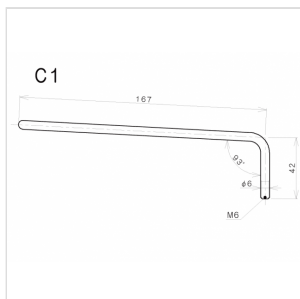

# C1C 6 MM TREMOLO LEVER FOR ELECTRIC GUITAR (CHROME)

---

Screw lever in chrome finishes, without cap and a diameter of 6 mm. Suitable for all Gotoh tremolo bridges.

# C1C 6 MM TREMOLO LEVER FOR ELECTRIC GUITAR (CHROME)

### SPECIFICATIONS

**Diameter**

6 mm