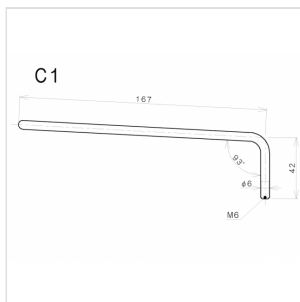

# C1C 6 MM TREMOLO LEVER FOR ELECTRIC GUITAR (CHROME)

---

Screw lever in chrome finishes, without cap and a diameter of 6 mm. Suitable for all Gotoh tremolo bridges.

# C1C 6 MM TREMOLO LEVER FOR ELECTRIC GUITAR (CHROME)

### SPECIFICATIONS

**Diameter**

6 mm