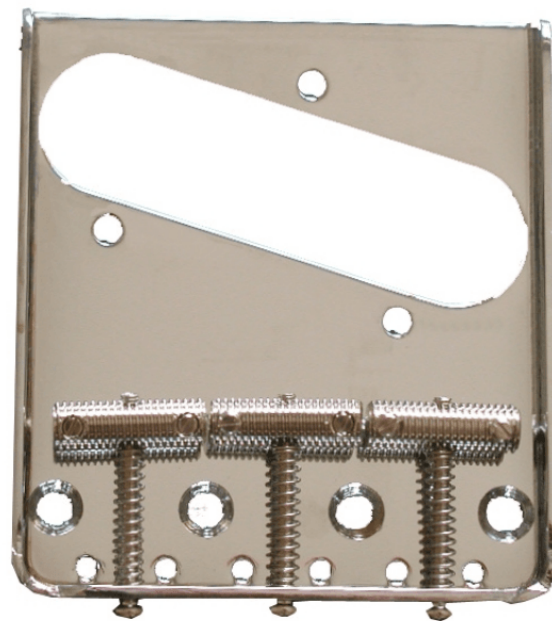

T-20C

FIXED BRIDGE FOR TELECASTER (CHROME)

Traditional fixed bridge ideal as a quality replacement: 3 Single Coil Vintage style saddles ensure a high precision, tuning stability and durability.

PRODUCT DETAILS

KEY FEATURES

Fixed Bridge

3 Single Coil Vintage Style Saddle

SPECIFICATIONS

Finishes

Chrome