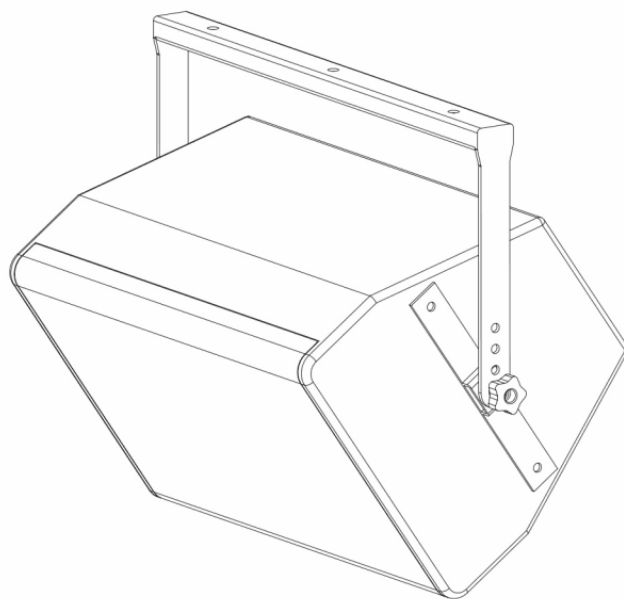

CP-XY12HC1

HORIZONTAL INSTALLATION BRACKET FOR XY-122 LOUDSPEAKER

Wall mounting brackets for horizontal installation

PRODUCT DETAILS

KEY FEATURES

Hole arrangement (pitch): 108 mmx50.8 mm

For XY-122 loudspeaker