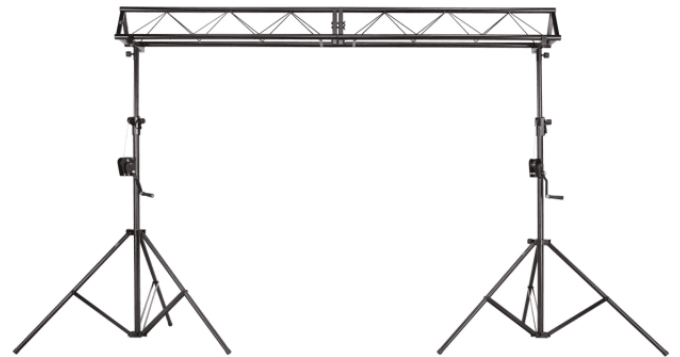

LSBUNDLE-HAT**SET OF TWO WINDUP LIGHTING STAND AND 3M TRUSS**

The perfect kit for live music, piano bar and DJ sets. It can fit up to 10 pars or effects to a max height of 3,30 meters. Equipped with wind-up mechanism and marked height mark, allow a quick and easy setup. Easy to carry, includes mounting accessories.

LSBUNDLE-HAT

SET OF TWO WINDUP LIGHTING STAND AND 3M TRUSS

PRODUCT DETAILS

KEY FEATURES

Complete set for live music, piano bar and DJ sets

3 meters truss to hold up to 10 par or effects

Pair of stands with windup mechanism up to 3,30 mt height

Height mark on stands

Easy to carry and setup

Sturdy steel construction with maximum load capacity of 100 Kg

Matching hooks: Soundsation SLH001,SLH002,SLH006,SLH009

SPECIFICATIONS

Total truss lenght	3 meters
Truss triangular section dimensions	251x251x251 mm
Truss Main tubes diameter	38 mm
Stand maximum height	3,3 mt
Material	black painted steel
Total weight	38 Kg