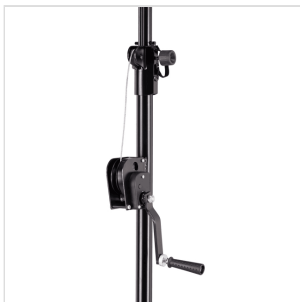

LSBUNDLE-HAT**SET OF TWO WINDUP LIGHTING STAND AND 3M TRUSS**

The perfect kit for live music, piano bar and DJ sets. It can fit up to 10 pars or effects to a max height of 3,30 meters. Equipped with wind-up mechanism and marked height mark, allow a quick and easy setup. Easy to carry, includes mounting accessories.

LSBUNDLE-HAT

SET OF TWO WINDUP LIGHTING STAND AND 3M TRUSS

PRODUCT DETAILS

KEY FEATURES

Complete set for live music, piano bar and DJ sets

3 meters truss to hold up to 10 par or effects

Pair of stands with windup mechanism up to 3,30 mt height

Height mark on stands

Easy to carry and setup

Sturdy steel construction with maximum load capacity of 100 Kg

Matching hooks: Soundsation SLH001,SLH002,SLH006,SLH009

SPECIFICATIONS

Total truss lenght	3 meters
Truss triangular section dimensions	251x251x251 mm
Truss Main tubes diameter	38 mm
Stand maximum height	3,3 mt
Material	black painted steel
Total weight	38 Kg