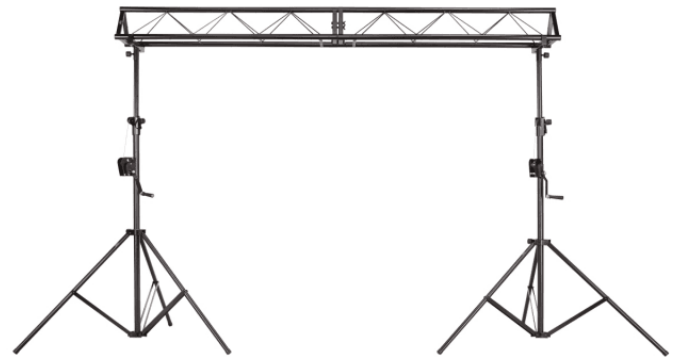

LSBUNDLE-HAT**SET OF TWO WINDUP LIGHTING STAND AND 3M TRUSS**

The perfect kit for live music, piano bar and DJ sets. It can fit up to 10 pars or effects to a max height of 3,30 meters. Equipped with wind-up mechanism and marked height mark, allow a quick and easy setup. Easy to carry, includes mounting accessories.

LSBUNDLE-HAT

SET OF TWO WINDUP LIGHTING STAND AND 3M TRUSS

PRODUCT DETAILS

KEY FEATURES

Complete set for live music, piano bar and DJ sets

3 meters truss to hold up to 10 par or effects

Pair of stands with windup mechanism up to 3,30 mt height

Height mark on stands

Easy to carry and setup

Sturdy steel construction with maximum load capacity of 100 Kg

Matching hooks: Soundsation SLH001,SLH002,SLH006,SLH009

SPECIFICATIONS

| | |
|--|---------------------|
| Total truss lenght | 3 meters |
| Truss triangular section dimensions | 251x251x251 mm |
| Truss Main tubes diameter | 38 mm |
| Stand maximum height | 3,3 mt |
| Material | black painted steel |
| Total weight | 38 Kg |