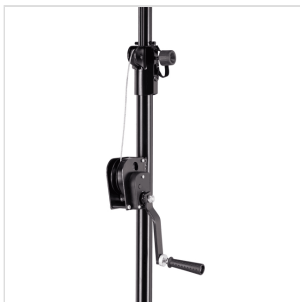

LSBUNDLE-HAT**SET OF TWO WINDUP LIGHTING STAND AND 3M TRUSS**

The perfect kit for live music, piano bar and DJ sets. It can fit up to 10 pars or effects to a max height of 3,30 meters. Equipped with wind-up mechanism and marked height mark, allow a quick and easy setup. Easy to carry, includes mounting accessories.

LSBUNDLE-HAT

SET OF TWO WINDUP LIGHTING STAND AND 3M TRUSS

PRODUCT DETAILS

KEY FEATURES

Complete set for live music, piano bar and DJ sets

3 meters truss to hold up to 10 par or effects

Pair of stands with windup mechanism up to 3,30 mt height

Height mark on stands

Easy to carry and setup

Sturdy steel construction with maximum load capacity of 100 Kg

Matching hooks: Soundsation SLH001,SLH002,SLH006,SLH009

SPECIFICATIONS

| | |
|--|---------------------|
| Total truss lenght | 3 meters |
| Truss triangular section dimensions | 251x251x251 mm |
| Truss Main tubes diameter | 38 mm |
| Stand maximum height | 3,3 mt |
| Material | black painted steel |
| Total weight | 38 Kg |