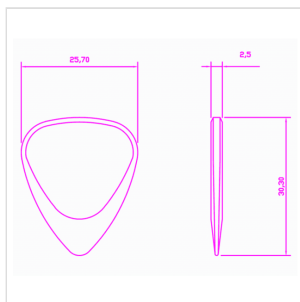

ZDT-SC-4

ZODIAC TONES "SCORPIO" 4 GUITAR PICKS

Zodiac Tones are based upon the Classic 351 shape. They are CNC Milled to tight tolerances and are 2.5mm thick chamfering down to a playing tip at 0.7mm thick. Born under the same sign as Bryan Adams.