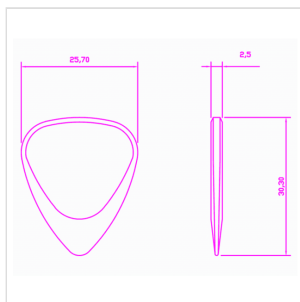

# ZODIAC TONES "SCORPIO" 4 GUITAR PICKS

Zodiac Tones are based upon the Classic 351 shape. They are CNC Milled to tight tolerances and are 2.5mm thick chamfering down to a playing tip at 0.7mm thick. Born under the same sign as Bryan Adams.