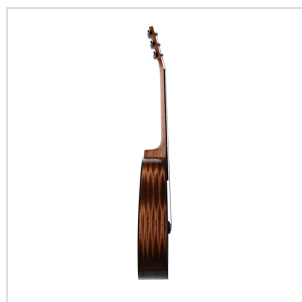

OLYMPIC-DNCE-GNT DREADNOUGHT CUTAWAY ACOUSTIC GUITAR IN GLOSSY FINISH W/PREAMP

Dedicated to the Olympic National Park, one of the most impressive natural park in the US, Olympic series proudly gathers craftsmanship, woods, finishes and a truly pristine tone. The solid Sitka top coupled with mahogany back and sides provides a real singing voice, while the original GROVER machine heads grant the tuning every musician needs for his performances. Olympic series is available in dreadnought, dreadnought cutaway and OOO, both in satin or glossy finish.

OLYMPIC-DNCE-GNT

DREADNOUGHT CUTAWAY ACOUSTIC GUITAR IN GLOSSY FINISH W/PREAMP

PRODUCT DETAILS

KEY FEATURES

Top: solid Sitka spruce

Back & sides: mahogany

Neck: mahogany

Fretboard: blackwood with perloid dots

Capo & saddles: bone

Headstock: mahogany with wood inlay

Black celluloid binding on body

Blackwood bridge

Tortoise pickguard

Original GROVER machine heads

Shape: dreadnought cutaway

Preamp: Fishman SON-GT4

Finish: glossy

Equipped with d'Addario XP strings

SPECIFICATIONS

Scale 648 mm

Nut 43.2 mm