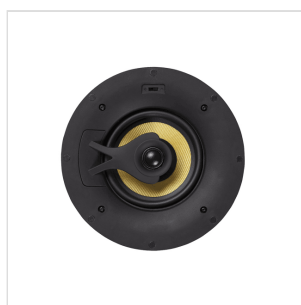

# 5.25" 2-WAY HI-FI LOW-IMPEDANCE COAXIAL IN-WALL/IN-CEILING SPEAKER

ONDA in-wall speaker series is born to satisfy all those indoor installations where sound pressure and quality higher than normal 70/100V systems are requested.

The ONDA speakers are all low-impedance (8ohm), coaxial, with Kevlar woofers, silk-dome tweeters, precision crossovers; essentially true 2-way speakers for professional applications, but ceiling/wall mount.

The look of the front panel is minimalist and captivating, and reminds recording studio monitor. The frame-less design, with black ABS frame and white magnetic grids, makes the ONDA speakers extremely discreet. Finally, the grids can be repainted to make them even less visible.

### KEY FEATURES

2-Way Hi-Fi Coaxial Low-Impedance Loudspeaker

Frame-less Design with Magnetic Grille

Quick-Fit Mounting System with 4 Screws

40W RMS Power

High Excursion Kevlar Woven Cone Woofers

5.25" (135mm) Woofer Diameter