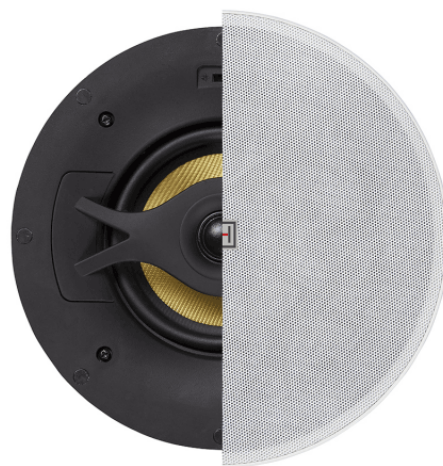

# 5.25" 2-WAY HI-FI LOW-IMPEDANCE COAXIAL IN-WALL/IN-CEILING SPEAKER

ONDA in-wall speaker series is born to satisfy all those indoor installations where sound pressure and quality higher than normal 70/100V systems are requested.

The ONDA speakers are all low-impedance (8ohm), coaxial, with Kevlar woofers, silk-dome tweeters, precision crossovers; essentially true 2-way speakers for professional applications, but ceiling/wall mount.

The look of the front panel is minimalist and captivating, and reminds recording studio monitor. The frame-less design, with black ABS frame and white magnetic grids, makes the ONDA speakers extremely discreet. Finally, the grids can be repainted to make them even less visible.

### KEY FEATURES

2-Way Hi-Fi Coaxial Low-Impedance Loudspeaker

Frame-less Design with Magnetic Grille

Quick-Fit Mounting System with 4 Screws

40W RMS Power

High Excursion Kevlar Woven Cone Woofers

5.25" (135mm) Woofer Diameter