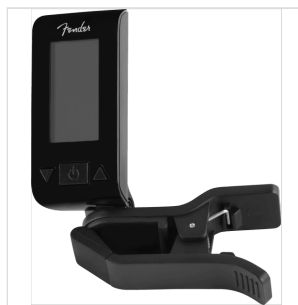

0239979007

ORIGINAL TUNER, BLACK

Engineered for players who need a compact, reliable and accurate tuning system, the Fender Original Tuner delivers on all of these criteria—plus a shot of signature style. The powerful vibration-based tuning engine ensures dependable precision, while the bright LCD screen with 360° angle-adjustable swivel is easy-to-read in any performance environment. Featuring Fender color-matched-to-guitar colors, this tuner is a sure-fire Fender lover's favorite.

0239979007

ORIGINAL TUNER, BLACK

PRODUCT DETAILS

KEY FEATURES

Vibration-based chromatic tuning system for acoustic and electric guitar, bass, mandolin, banjo, ukulele or any stringed instrument

Horizontal bright color LCD screen with curved lens

Strong clamp with 360° swivel for viewing from any angle

Tuning range: A0 (27.5Hz)–C8 (4186.0Hz); A4 range: 440Hz

Precision: \pm 1 cent

Power supply: 3V (CR2032) lithium battery (included)

Dimensions: 60mm x 27mm x 85mm; weight: 28.5g