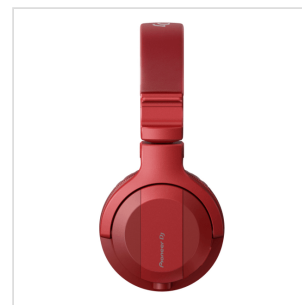

HDJ-CUE1BT-R BLUETOOTH® DJ HEADPHONES

Start your DJ journey with HDJ-CUE1 headphones. These styled DJ headphones are built on DNA from our pro models but are available at a much more modest price. While these entry-level cans are our most affordable pair yet, they match many of the feature and quality benchmarks set by our professional headphones range. Choose the HDJ-CUE1 for a pro look and feel, rich sound, compact and flexible design, and high-quality finish. Enjoy specialist sound tuning inherited from the pro-level HDJ-X5; perfectly hear low frequencies in the bass and kick drums so you can mix precisely and know exactly what your friends will hear when you drop the next track. If you're interested in wireless headphones, check out the HDJ-CUE1 Bluetooth models. Including all the same features plus Bluetooth technology that enables you listen and play on the go, they're available in a range of colors to match your individual style.

HDJ-CUE1BT-R BLUETOOTH® DJ HEADPHONES

PRODUCT DETAILS

KEY FEATURES

High quality sound

Built to last

Bluetooth® wireless technology

Comfortable pro-style design

Customizable look

Compact and portable

Detachable cables

Color: red

SPECIFICATIONS

Type	Closed, dynamic
Driver Units	40 mm dome type
Output	Class 2 Bluetooth®
Supported Codec Version	Bluetooth standard 5.0 version
Frequency Range	5 - 30000 Hz
Impedance	32 ohm
Sensitivity	104 dB
Maximum input power	2000 mW
1.2 m short coiled cable (1.8 m extended length)	
What's in the box	1.2 m coiled cable (extended length 1.8 m) Instruction Manual
Weight (without cord)	215 g