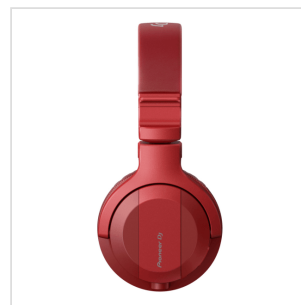

## HDJ-CUE1BT-R BLUETOOTH® DJ HEADPHONES

Start your DJ journey with HDJ-CUE1 headphones. These styled DJ headphones are built on DNA from our pro models but are available at a much more modest price. While these entry-level cans are our most affordable pair yet, they match many of the feature and quality benchmarks set by our professional headphones range. Choose the HDJ-CUE1 for a pro look and feel, rich sound, compact and flexible design, and high-quality finish. Enjoy specialist sound tuning inherited from the pro-level HDJ-X5; perfectly hear low frequencies in the bass and kick drums so you can mix precisely and know exactly what your friends will hear when you drop the next track. If you're interested in wireless headphones, check out the HDJ-CUE1 Bluetooth models. Including all the same features plus Bluetooth technology that enables you listen and play on the go, they're available in a range of colors to match your individual style.

# HDJ-CUE1BT-R BLUETOOTH® DJ HEADPHONES

Color: red