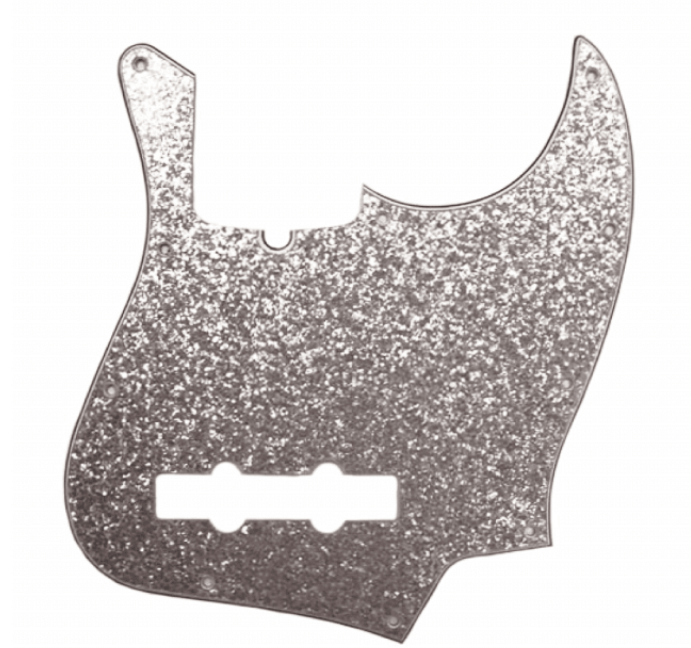

# J-BASS PICKGUARD SILVER SPARKLE

D'Andrea Pro Pickguards are the perfect option to change the look of your instrument! Each pickguard features vibrant, colorful patterns that add unique customization options to your guitar. Available in several different designs, these pickguards are precision-cut and hand polished with a 4-ply core. In addition, each pickguard is equipped with 11 screw holes, constructed of premium celluloid material and fits the exact specs of actual production models.

### KEY FEATURES

Improve the look of your instrument with vibrant and colorful patterns

Precision-cut and hand polished

4-ply core

11 screw holes

Constructed of premium celluloid material