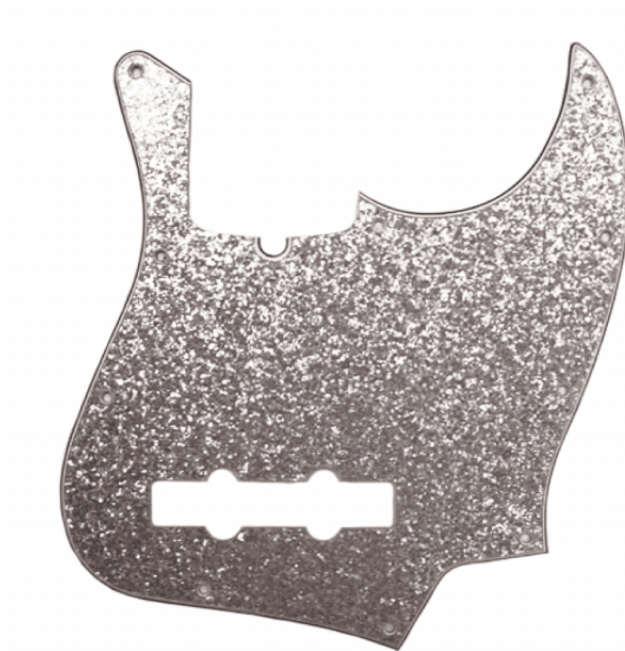

# J-BASS PICKGUARD SILVER SPARKLE

D'Andrea Pro Pickguards are the perfect option to change the look of your instrument! Each pickguard features vibrant, colorful patterns that add unique customization options to your guitar. Available in several different designs, these pickguards are precision-cut and hand polished with a 4-ply core. In addition, each pickguard is equipped with 11 screw holes, constructed of premium celluloid material and fits the exact specs of actual production models.

### KEY FEATURES

Improve the look of your instrument with vibrant and colorful patterns

Precision-cut and hand polished

4-ply core

11 screw holes

Constructed of premium celluloid material