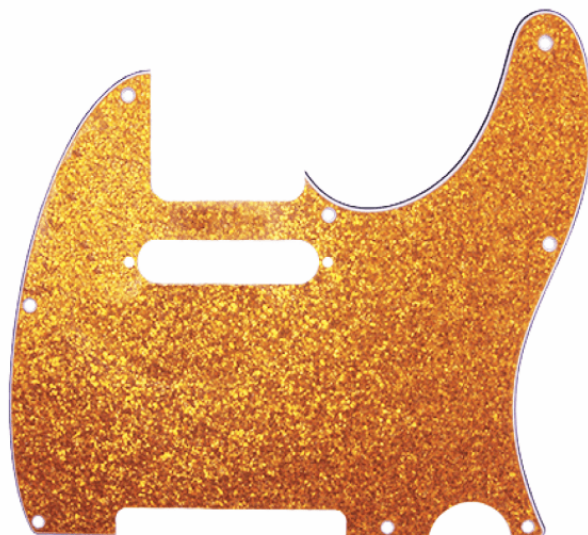

# TELE PICKGUARD GOLD SPARKLE

D'Andrea Pro Pickguards are the perfect option to change the look of your instrument! Each pickguard features vibrant, colorful patterns that add unique customization options to your guitar. Available in several different designs, these pickguards are precision-cut and hand polished with a 4-ply core. In addition, each pickguard is equipped with 11 screw holes, constructed of premium celluloid material and fits the exact specs of actual production models.

### KEY FEATURES

Improve the look of your instrument with vibrant and colorful patterns

Precision-cut and hand polished

4-ply core

11 screw holes

Constructed of premium celluloid material