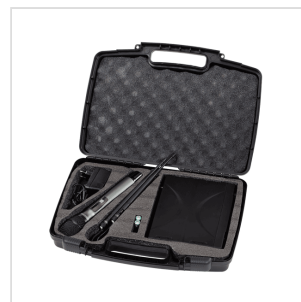

## TRUE DIVERSITY 300 CHANNELS WIRELESS MICROPHONE SYSTEM WITH HANDHELD MICROPHONE

WF-U1300 is a UHF True Diversity professional wireless microphone with 300 channels and a simple and intuitive user interface. "True Diversity" means that the receiving system is equipped with two antennas, two receive circuits and a device capable of continuously choose the stronger and interference-free signal. This system is built with leading technology that allows the integration of many of the major functions - such as amplification section, digital signal processing, PLL (Phase-Locked Loop) frequency synthesis, and more - into a single CHIP. This allows us to offer highly professional performance yet cost-effective products. The WF-U1300 is also equipped with the automatic frequency search system and IR sync. system for channel synchronization between receiver and transmitter in a quick way. Furthermore, Digital Pilot Technology not only allows to monitor reception level and batteries charge, but even to operate with multiple systems without problems. Finally, there are two optional kit for rack mounting of 1 or 2 receivers, respectively, on 1 or 2 standard 19" rack units.