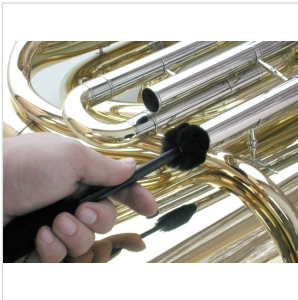

H-BSTU BRUSH SAVER BOW FOR TUBA

The products HW Pad-SAVER® and HW Brass-SAVER® are designed to maintain easily and effectively your instrument clean, safe and ready to play

PRODUCT DETAILS

KEY FEATURES

Brush saver bow for tuba