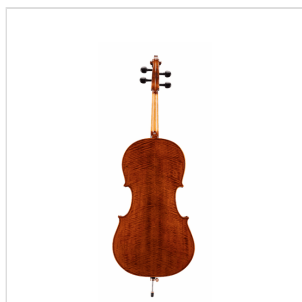

# ALL SOLID WOOD 1/2 CELLO WITH FLAMED MAPLE BACK AND SIDE

---

Wood is a key element to build high quality bowed instruments. Virtuoso Pro SV is an all solid wood cello with rich tone e defined attack. Flamed maple back and sides creates a stunning visual effect and provide a brighter tone enhancing medium and high frequencies. Hand rubbed spirit varnish, bring a classic and elegant look. Frame and peg tuners are in ebony wood. Coming with carrying bag and brazilwood bow, Virtuoso Pro SV is the perfect choice for the student looking for an instrument with great tone and appealing look.

# ALL SOLID WOOD 1/2 CELLO WITH FLAMED MAPLE BACK AND SIDE

---

### KEY FEATURES

Solid spruce top

Solid flame maple back & side

Maple neck

Ebony fingerboard

Ebony peg tuners

Ebony nut

Hand rubbed spirit varnish