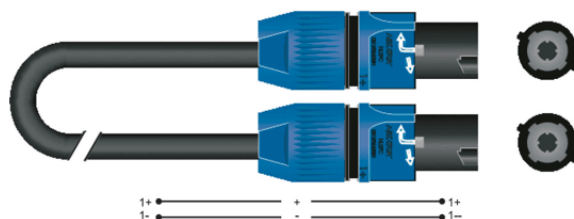

# SPEAKER CABLE SPEAKON 2 POLES FEMALE NEUTRIK® - SPEAKON 2 POLES FEMALE NEUTRIK® / 25 MT

These twinaxial speaker cable lines are a valid product to connect speaker systems with long cable run and large conductor areas or shorter bridge cables with lower power requirements. The section on 2.50 mm<sup>2</sup> satisfies a wide range of requirements. It is supplied with robust PE insulation and a flexible PVC jacket suitable to all sort of applications.

 Speakon cable connector female 2 pole / NL2FX  
Neutrik

 Speakon cable connector female 2 pole / NL2FX  
Neutrik

 BC84 SPK Speaker Cable

SC61BK250GN

# SPEAKER CABLE SPEAKON 2 POLES FEMALE NEUTRIK® - SPEAKON 2 POLES FEMALE NEUTRIK® / 25 MT

### KEY FEATURES

Connectors: 2x Speakon 2 poles female NEUTRIK® NL2FC

Twinaxial BC86SPK speaker cable

Wire area: 2x 2.50 mm<sup>2</sup>

Cable diameter: 8.7 mm

PVC jacket

PE insulation grants very low capacity