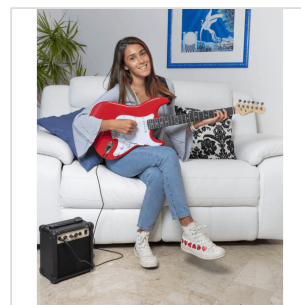

RIDER GP CAR ELECTRIC GUITAR PACK - CANDY APPLE RED

Wanna start your journey in the electric guitar world? Rider GP is the best way to do it! The guitar pack includes a Soundsation Rider-GP electric guitar, a RGP-10 vintage style combo, a clip tuner allowing you to be in tune without cables, a gig bag, 3 picks, cable and strap. All you need is here: now is up to you!

RIDER GP CAR

ELECTRIC GUITAR PACK - CANDY APPLE RED

PRODUCT DETAILS

KEY FEATURES

Soundsation Rider-GP guitar: double cutaway basswood body, maple neck, 22 frets eco rosewood fretboard, 3 single coils, 5 positions switch

RGP-10 combo featuring 5" speaker, drive selector, eq, headphone out (10w)

Back lighted clip tuner allowing perfect and fast tuning without cables

Strap

Gig bag

Picks

Cable

Color box

Guitar finish: Candy Apple Red