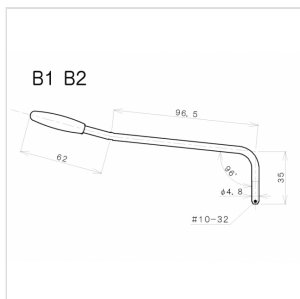

B2CK

4,8 MM TREMOLO LEVER FOR ELECTRIC GUITAR (COSMO BLACK)

Screw lever in Cosmo Black finishes, with black cap and a diameter of 4,8 mm. Suitable for all Gotoh tremolo bridges.

B2CK
**4,8 MM TREMOLO LEVER FOR ELECTRIC GUITAR
(COSMO BLACK)**

PRODUCT DETAILS

KEY FEATURES

Finishes: Cosmo Black

Screw

Cap color: Black

Ideal for GE101T, 102T Gotoh Bridge

SPECIFICATIONS

Diameter	4,8 mm
-----------------	--------