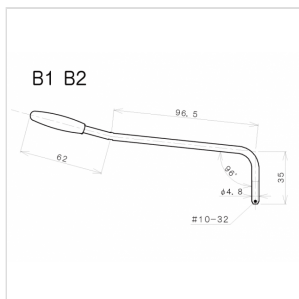

B2CK

4,8 MM TREMOLO LEVER FOR ELECTRIC GUITAR (COSMO BLACK)

Screw lever in Cosmo Black finishes, with black cap and a diameter of 4,8 mm. Suitable for all Gotoh tremolo bridges.

B2CK
**4,8 MM TREMOLO LEVER FOR ELECTRIC GUITAR
(COSMO BLACK)**

PRODUCT DETAILS

KEY FEATURES

Finishes: Cosmo Black

Screw

Cap color: Black

Ideal for GE101T, 102T Gotoh Bridge

SPECIFICATIONS

Diameter	4,8 mm
-----------------	--------